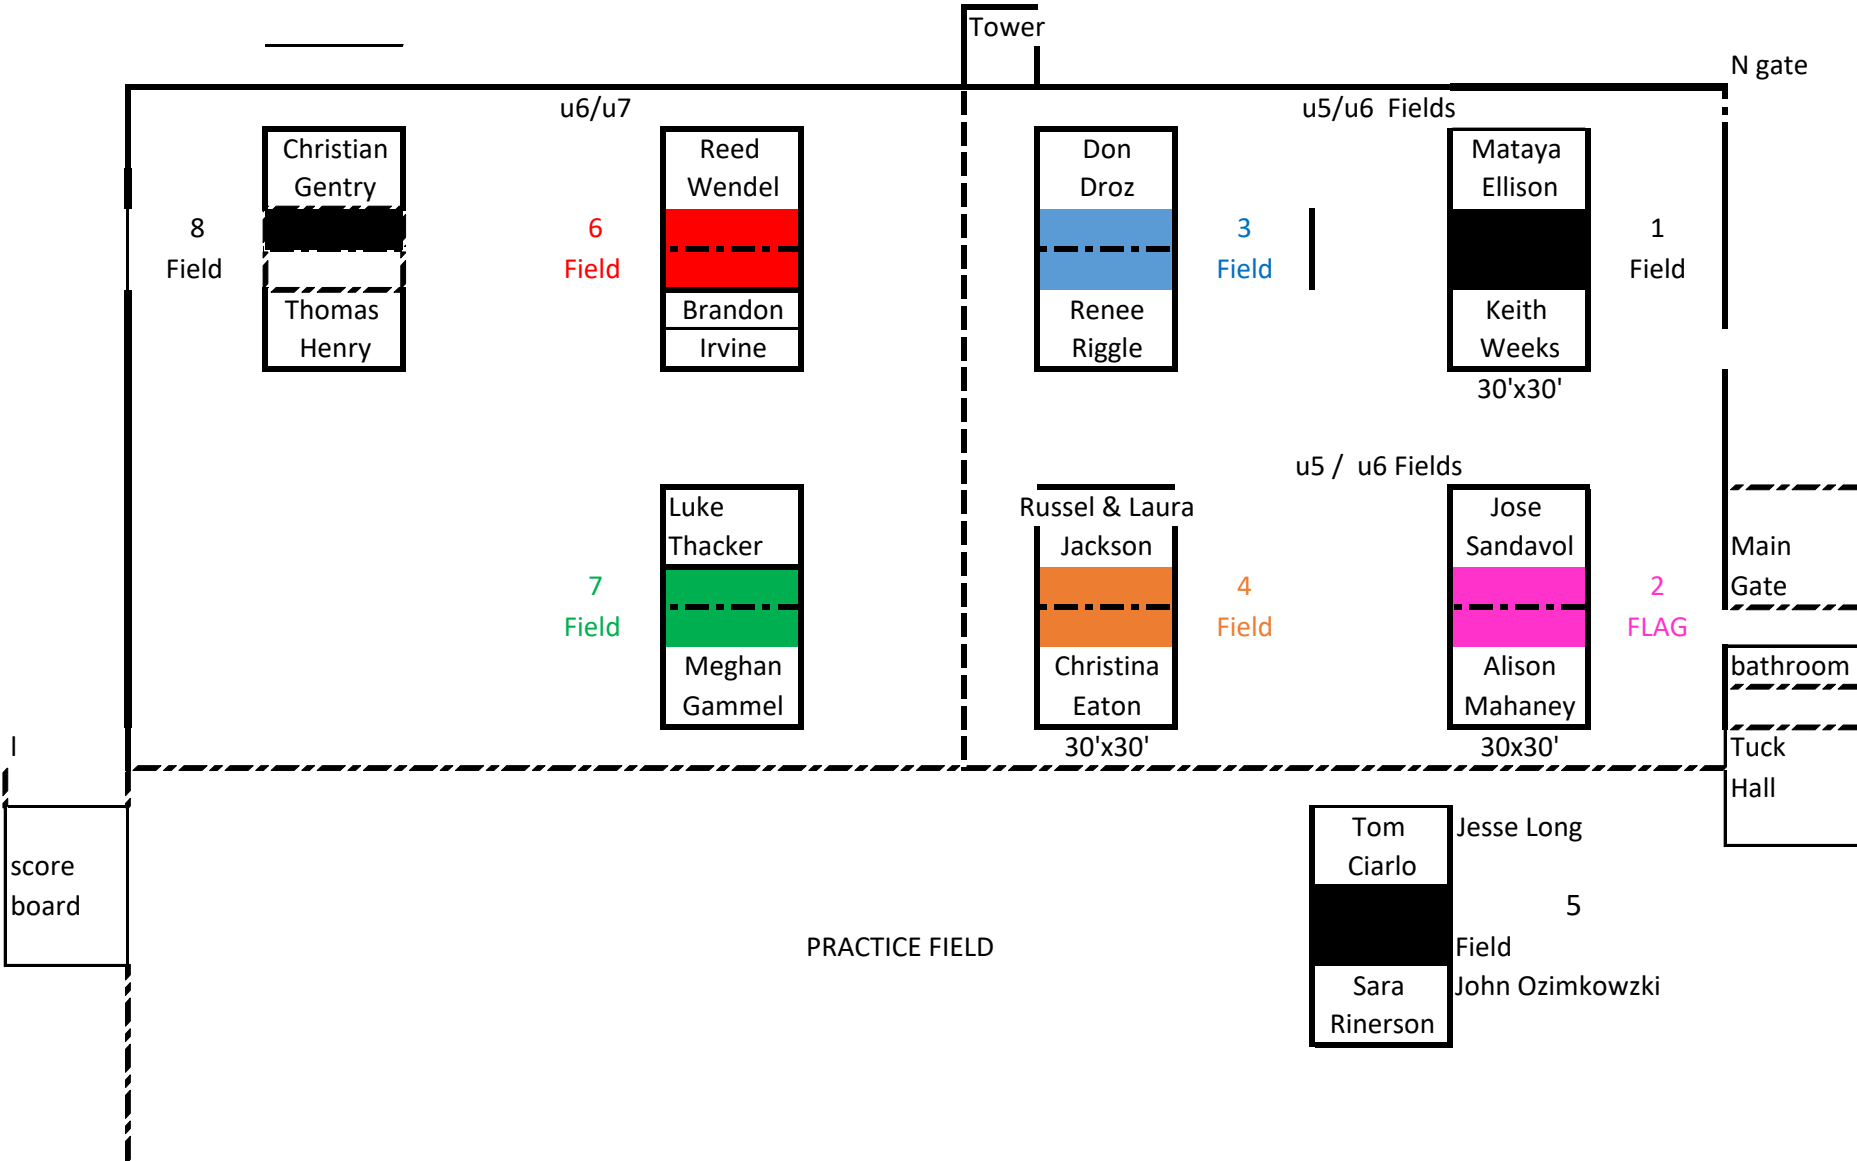

Monday / Thursday 5:30 to 6:30pm

Fall 2018 Academy Field Diagram

U7 Schedule

Team #	Coach		Field Number	Weeks 1 & 2
	U7			
U7A	Reed	Wendel	6	
U7B	Brandon	Irvine	6	
U7C	Luke	Thacker		7
U7D	Meghan	Gammel		7
U7E	Christian	Gentry	8	
U7F	Thomas	Henry	8	

U7 Schedule

week 3		week 4		Week 5	
Field #	10/1, 10/4	Field #	10/8, 10/11	Field #	10/15, 10/18
6	U7A	6	U7E	6	U7F
6	U7D	6	U7C	6	U7D
7	U7B	7	U7F	7	U7C
7	U7E	7	U7A	7	U7B
8	U7C	8	U7D	8	U7A
8	U7F	8	U7B	8	U7E

U5/ U6	Schedule	Coach		Field Number	week 1&2
Team #		U5/6			
A6U	Mataya	Ellison		1	
B6U	Keith	Weeks		1	
C6U	Jose	Sandavol		2	
D6U	Alison	Mahaney		2	
E6U	Don	Droz		3	
F6U	Renee	Riggle		3	
G6U	R & L	Jackson		4	
H6U	Christina	Eaton		4	
I6U	Tom	Ciarlo		5	
J6U	Sara	Rinerson		5	

U5/ U6 Schedule

week 3		week 4		Week 5	
Field #	10/1, 10/4	Field #	10/8, 10/11	Field #	10/15, 10/18
1	I6	1	A6	1	C6
1	B6	1	C6	1	H6
2	A6	2	B6	2	B6
2	D6	2	D6	2	G6
3	C6	3	E6	3	E6
3	F6	3	G6	3	I6
4	E6	4	F6	4	A6
4	H6	4	I6	4	J6
5	G6	5	H6	5	D6
5	J6	5	J6	5	F6